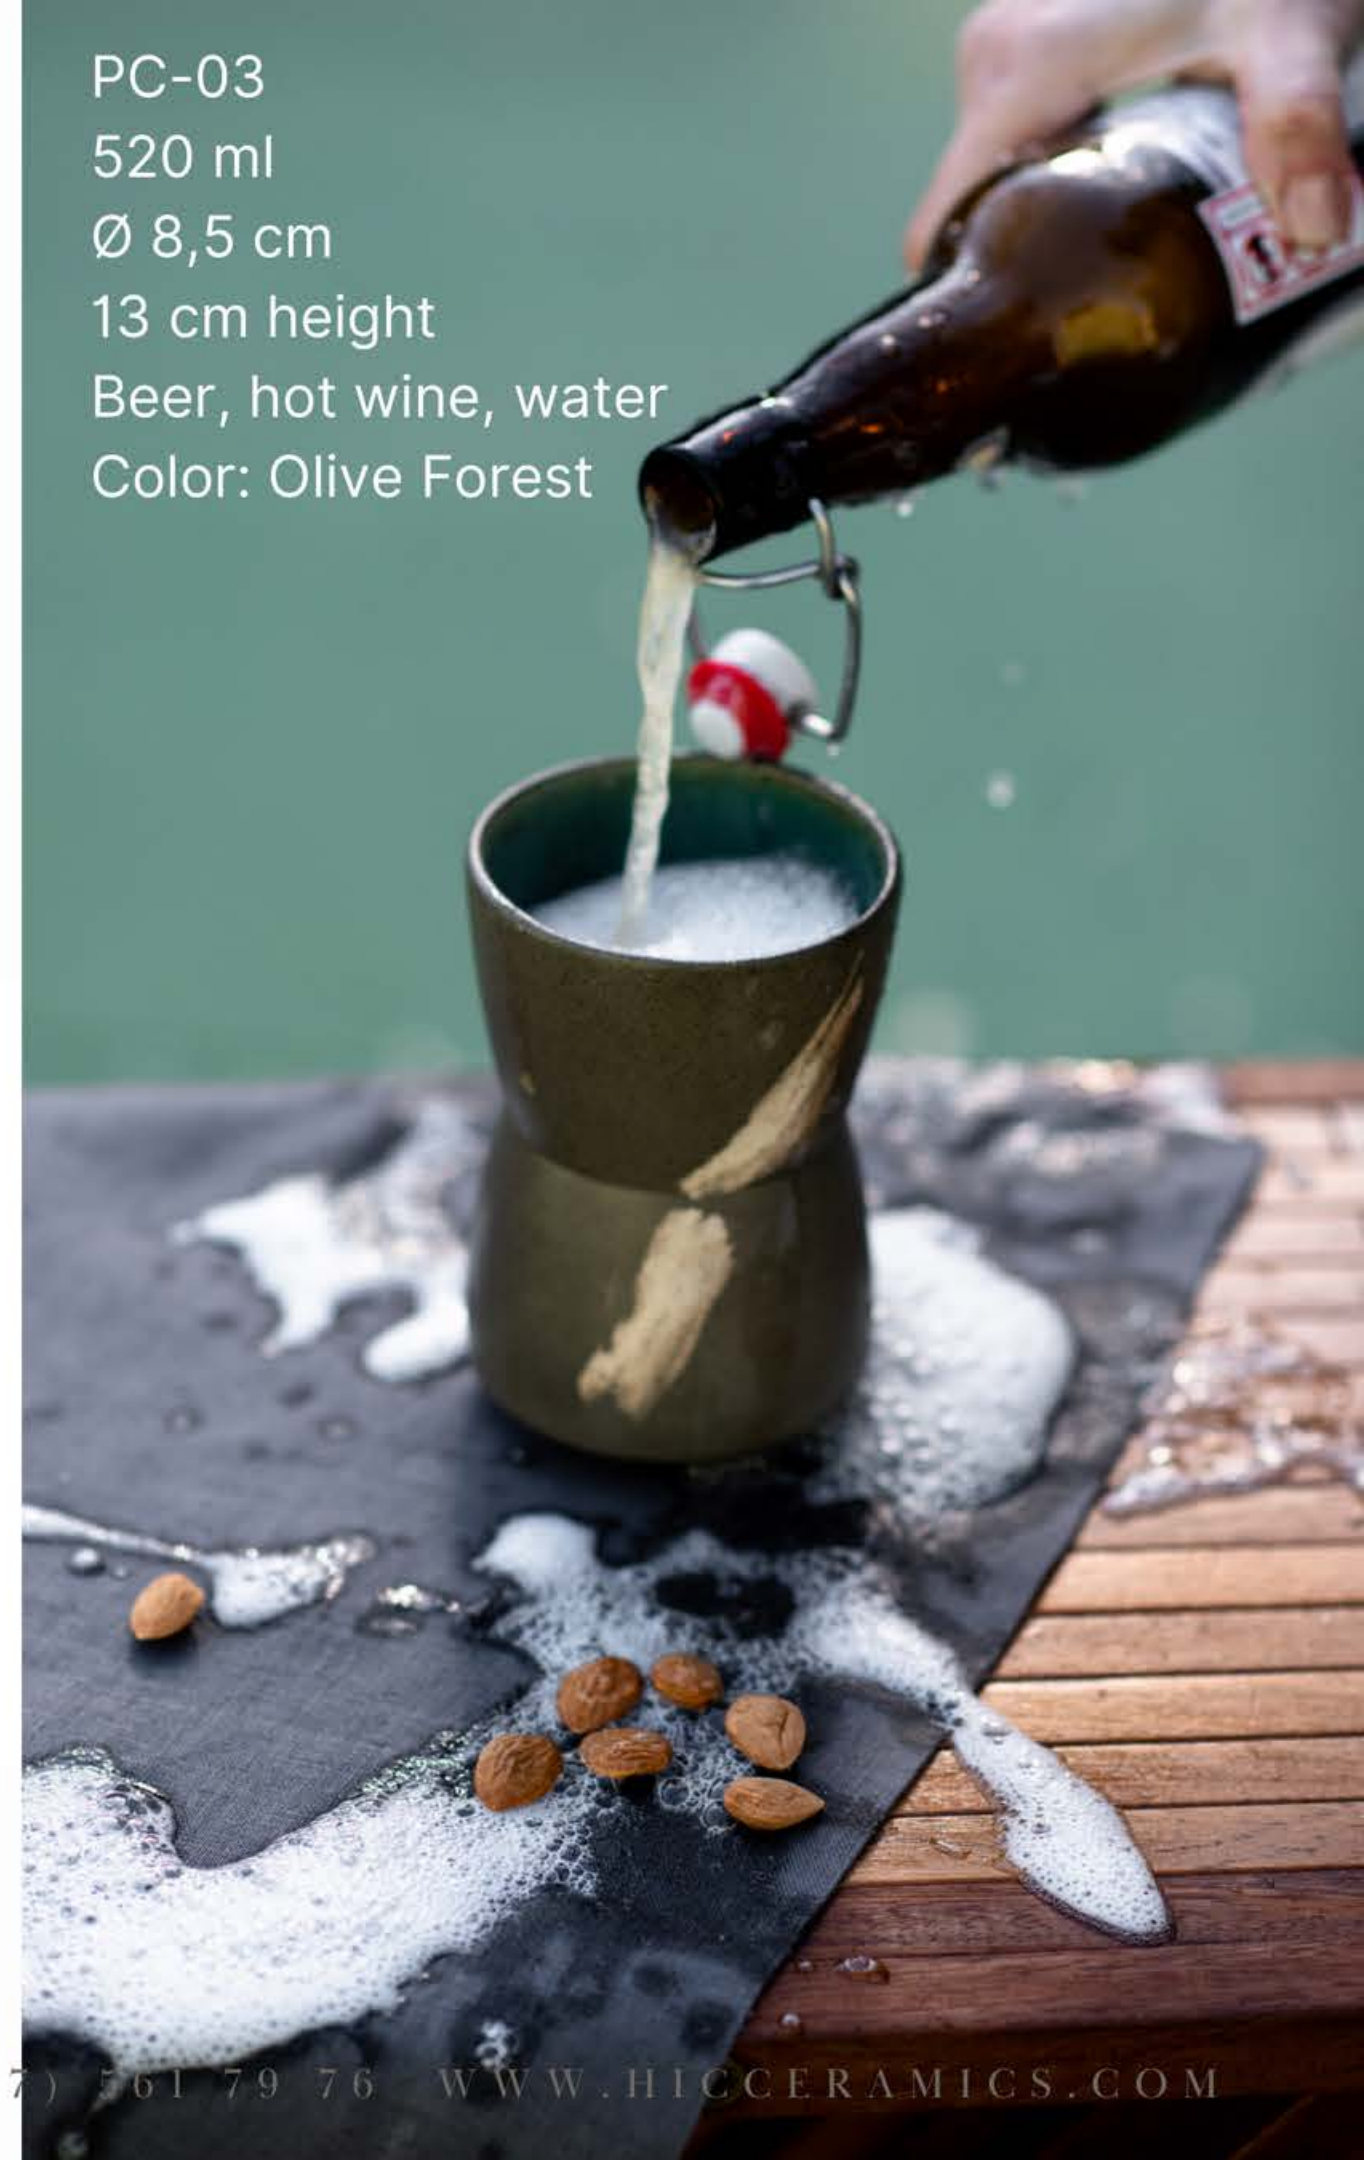

Ø 8,5 cm

13 cm height

Beer, hot wine, water

Color: Olive Forest

PURE COLLECTION